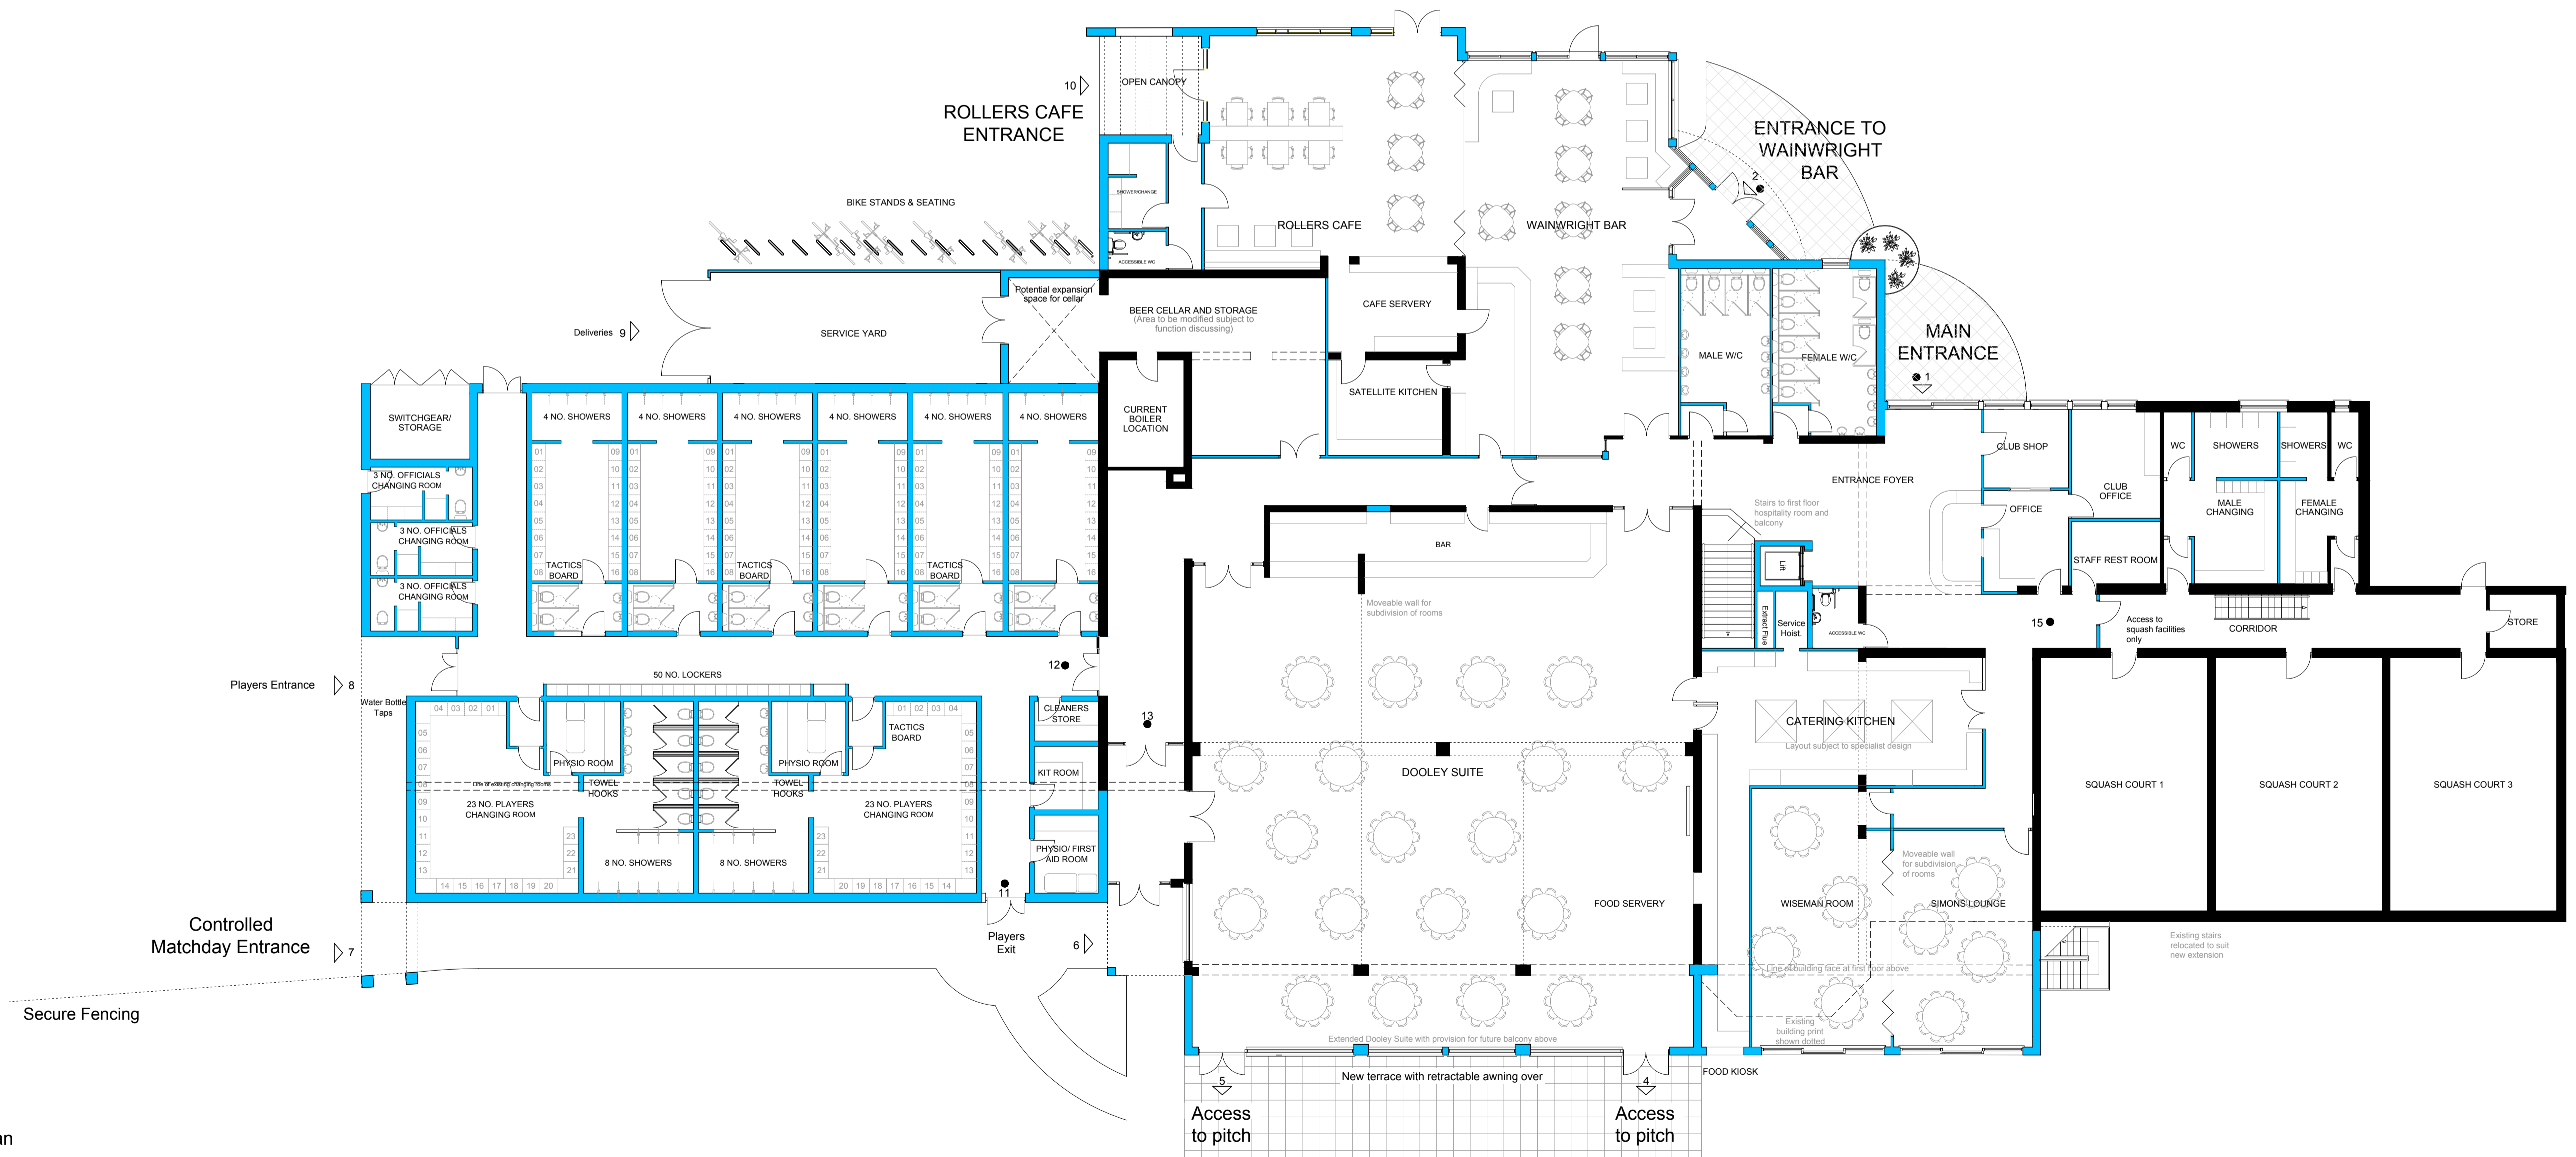

First Floor Plan

Ground Floor Plan

- LEGEND:
- ▷ External access points shown thus:
 - Internal controlled access points shown thus:
 - Existing walls
 - New walls

Preston Grasshoppers RFC, Lightfoot Green, Ground and First Floor Plan

Proposed Entrance

Entrance Aerial View